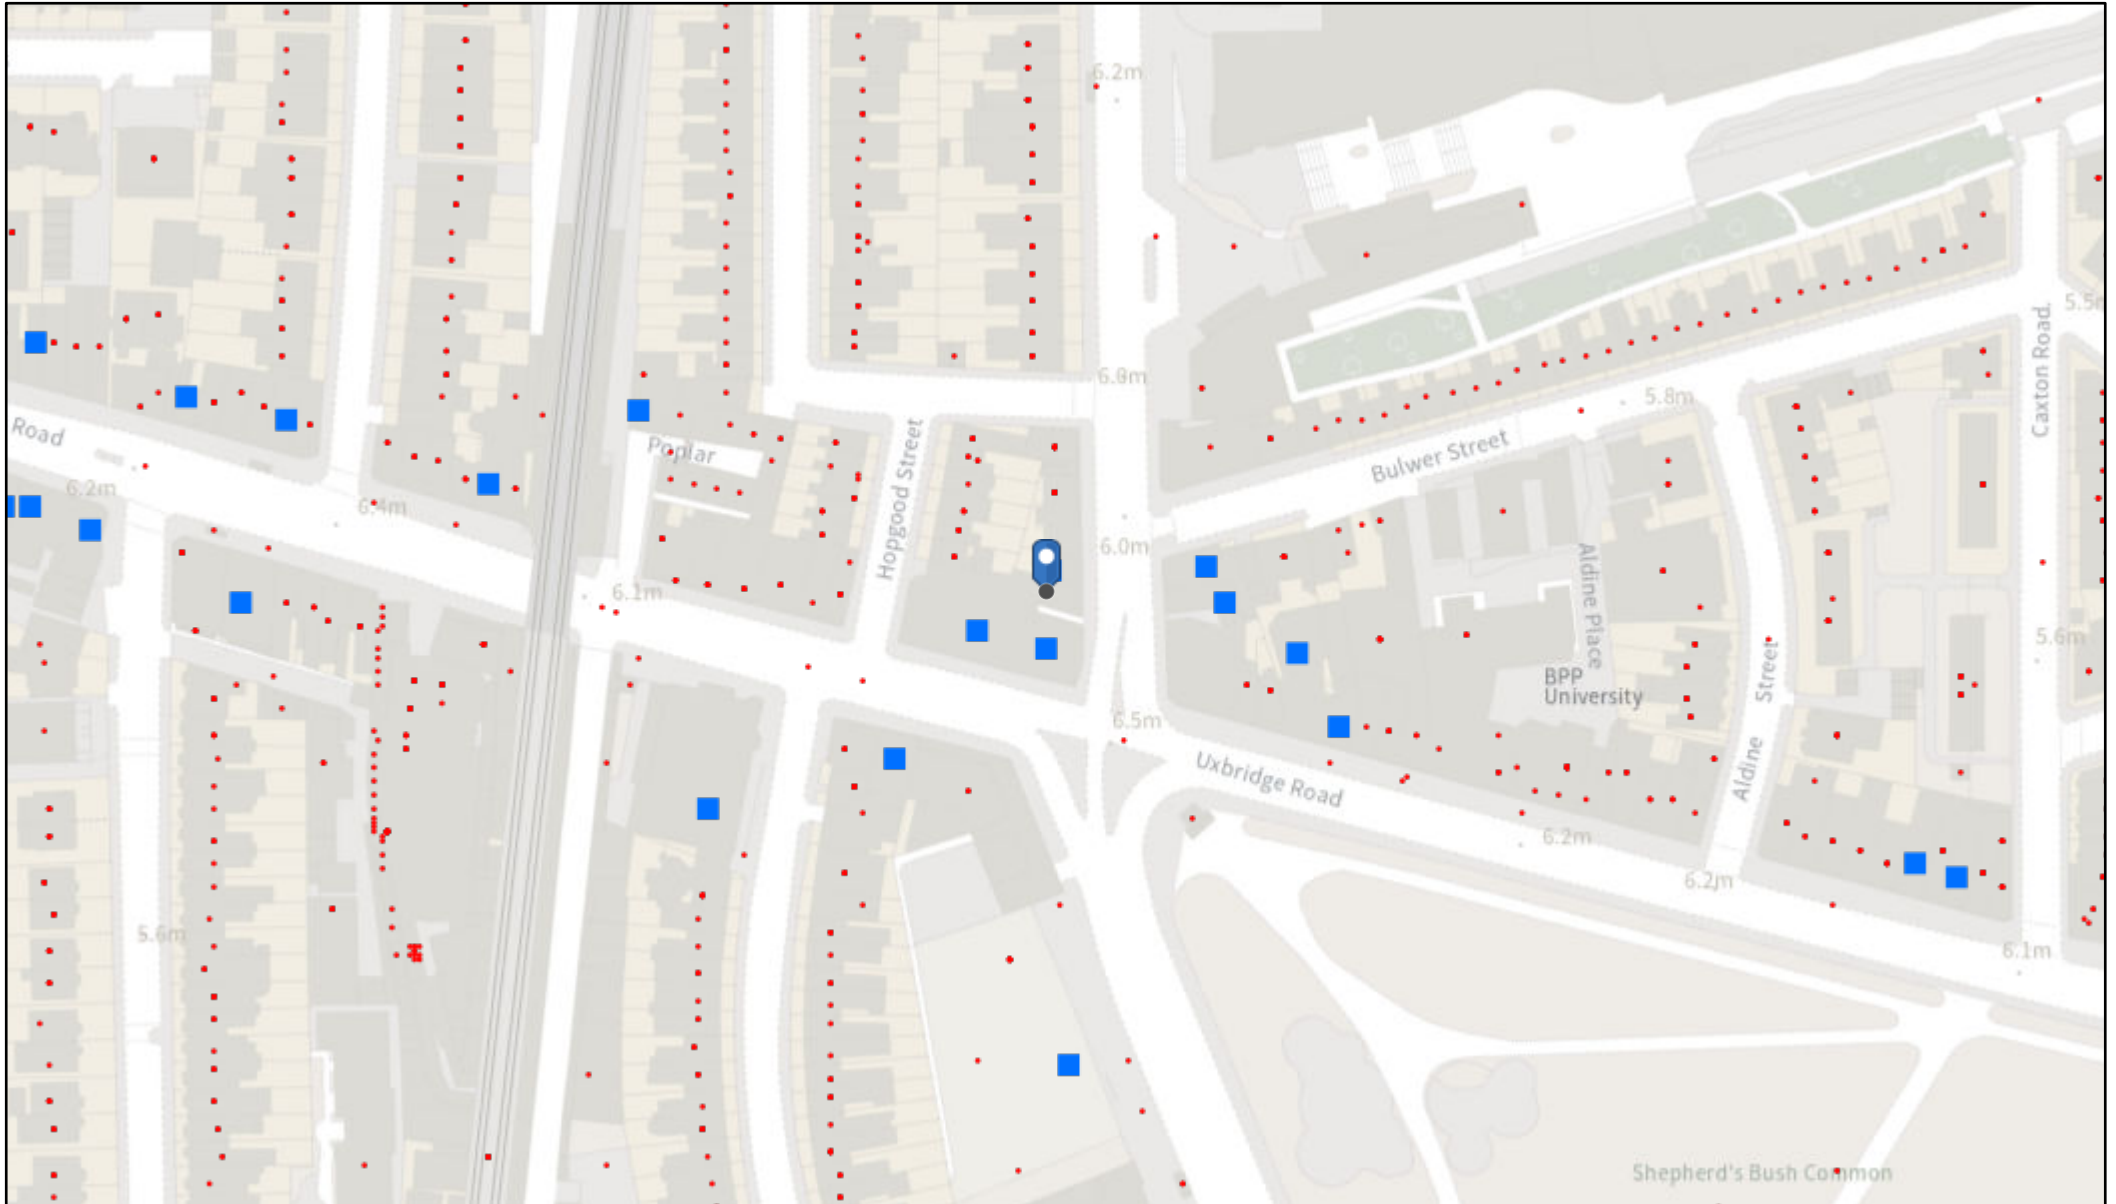

eGIS Web Map

06/10/2023, 09:12:26